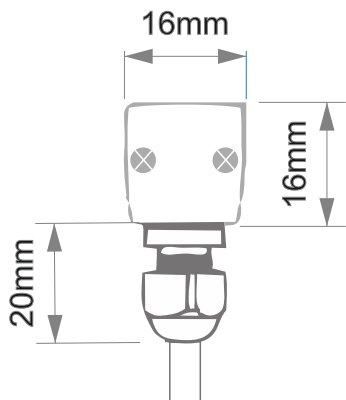

Technical specification sheet

Dimensions

RGB