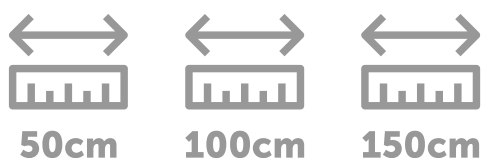

Technical specification sheet

Dimensions

RGB

Mono color

LedBruk Line 24V lamps are an innovative in-line solution for driveway lighting. LEDs are energy-efficient and guarantee long faultless operation. Lamps are 100% waterproof (IP68 standard). They can be used in garage driveways and building walls. The dimmer feature allows controlling intensity of the light based on custom preferences and specific location.

The in-line driveway lamp is an innovative outdoor lighting solution. It requires no additional water-sealing and is installation-ready out of the box. The colour options include warm white, cold white and multi-colour (RGB).

LedBruk Line is a driveway lamp that supports up to 2 tons of load. It can be used in both pedestrian and vehicle ways as well as other zones where cars are used. This product is a great solution for illuminating house and building walls.

- Warranty 4 years
- High quality LED's
- Energy efficiency
- LED lifecycle up to 124,000h
- Waterproof Ip68
- 2 tons of pressure
- Easy assembly
- Safety voltage 24V DC
- Made in Poland